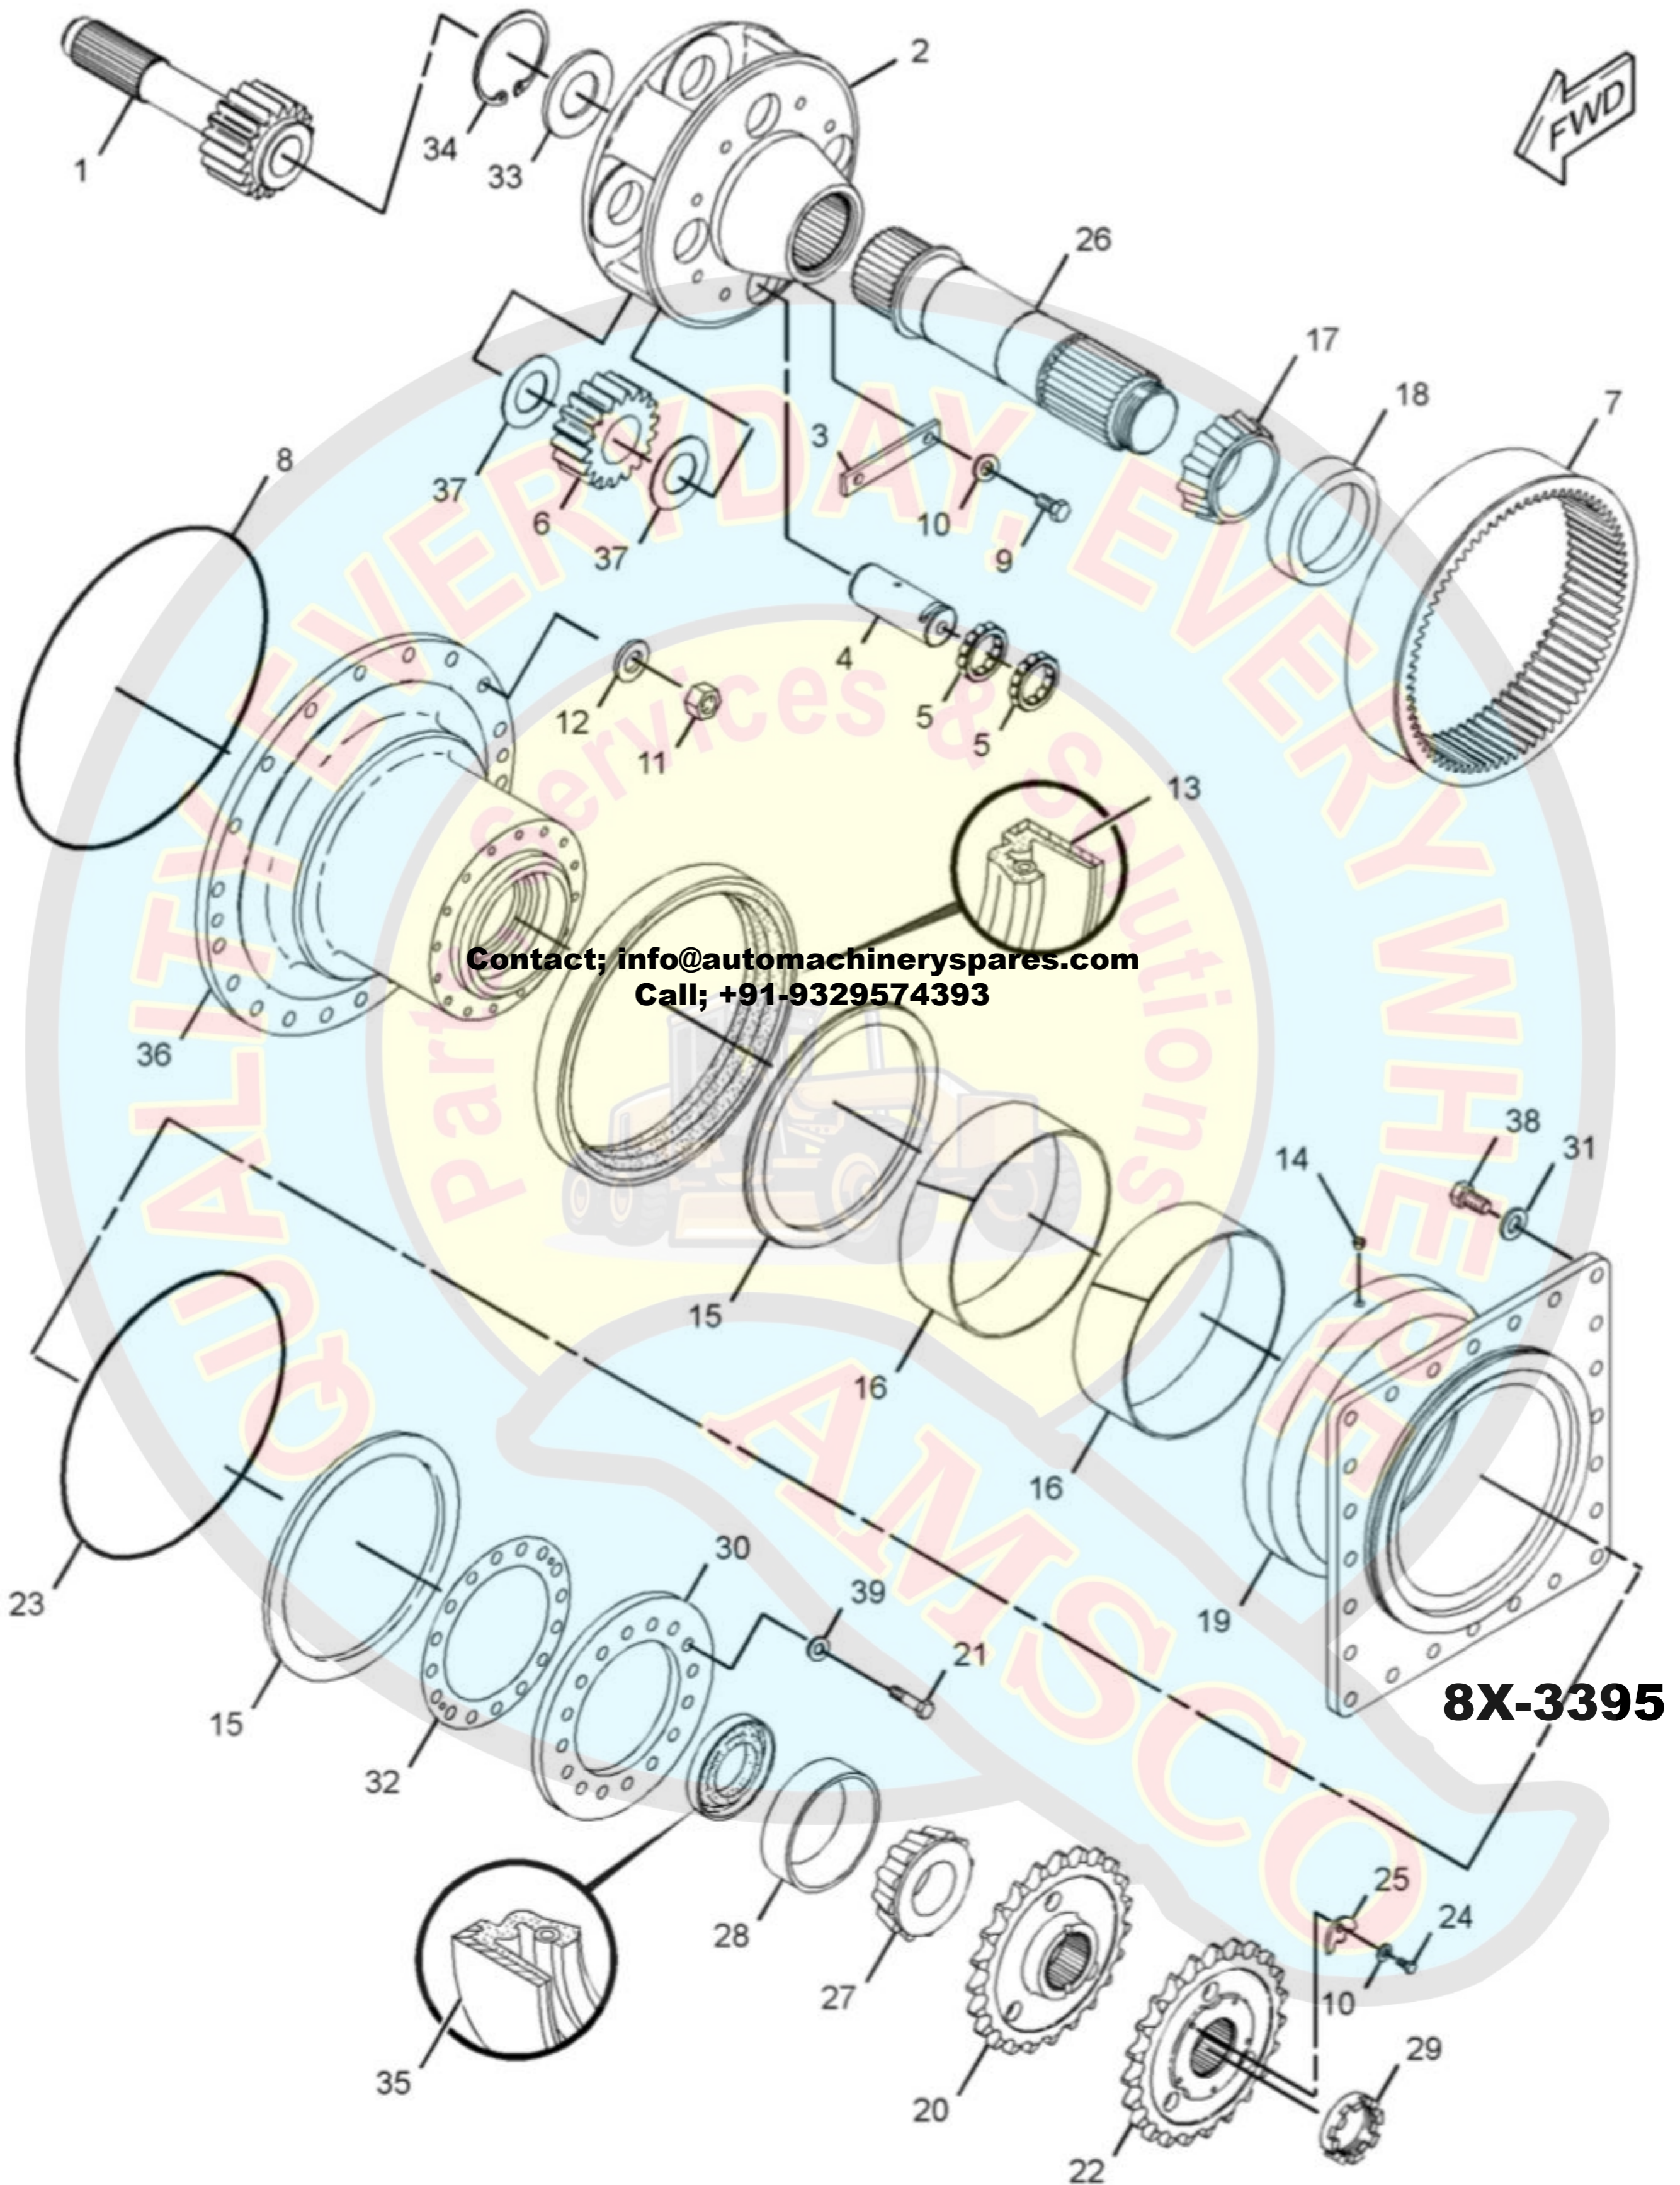

POWER TRAIN

8W-4980 DRIVE GP-FINAL (contd.)

i03655035

GRAPHIC #1

<END>

g01352270